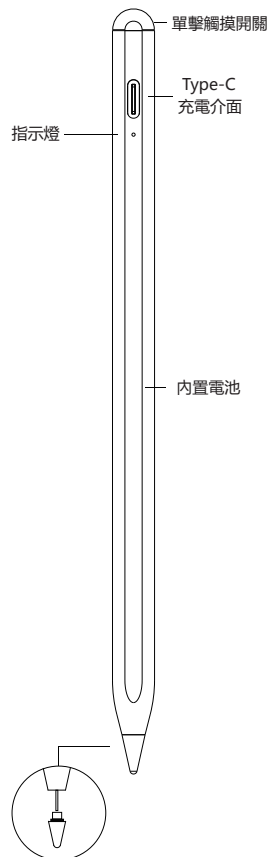

## 產品結構

可拆卸更換筆尖

注：外型以實物為準

## Product Parameter

Product Name	Universal Active Stylus Pen
Main Function	Drawing、Writing、Note、Touch
Materials	Aluminum alloy pen tube (POM plastic pen head)
Measurement	Pen body165mm*Φ9.0 mm
Using Time	8 hours
Colour	Multi-colour
Battery	68430
Standards Accessories	Type-C charging Lines
Usage scenarios	Cell phones, tablets and other capacitive screen devices
Accessories	Spare pen nib*1,User manual*1 Charging cable*1