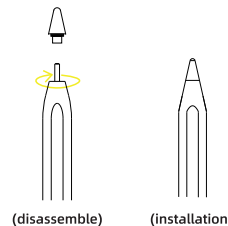

eiP S2 Universal Active Stylus Pen

User Manual

Please read this instruction carefully before using the product and keep it well

Structure

Removable Pen Nib

Note: Appearance is subject to real product.

Function

1.Click the touch switch on the top of the pen, the indicator light will turn on quickly, when you Click the touch switch again, the light will go out. If you stop using more than 5 minutes, it will also automatically shut down to save power.

2.Now you can click, slide and other operations on mobile, tablet or laptop computer by using a stylus instead of your fingers. This stylus is suitable for most capacitive screen devices.

3.Removable and easy to replace pen head design, no need to worry about wear! (Easy to remove/install the pen head.)

Charging

1.Please use Type-C charging cable to charge,connect one end to the Type-C port of the stylus and the other end to the USB port of the computer.

2.Connect one end of the adapter cable to the Type-C connector of the stylus port of the stylus and the other end into a 5V DC current adapter for charging

3.Plug the 5V power bank supply with Type-C USB interface directly into the stylus for charging.During the charging,the red light will be on, the whole charging time is about 80 minutes.

Lighting

Green light on when fully charged

Red light on when charging

Blue light on when working

Product Parameter

Product Name	Universal Active Stylus Pen
Main Function	Drawing、Writing、Note、Touch
Materials	Aluminum alloy pen tube (POM plastic pen head)
Measurement	Pen body165mm*Φ9.0 mm
Using Time	8 hours
Colour	Multi-colour
Battery	68430
Standards Accessories	Type-C charging Lines
Usage scenarios	Cell phones, tablets and other capacitive screen devices
Accessories	Spare pen nib*1,User manual*1 Charging cable*1