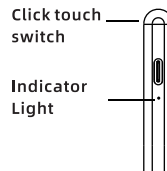

## Structure

Removable Pen Nib

Note: Appearance is subject to real product.

## Function

1.Click the touch switch on the top of the pen, the indicator light will turn on quickly, when you Click the touch switch again, the light will go out. If you stop using more than 5 minutes, it will also automatically shut down to save power.